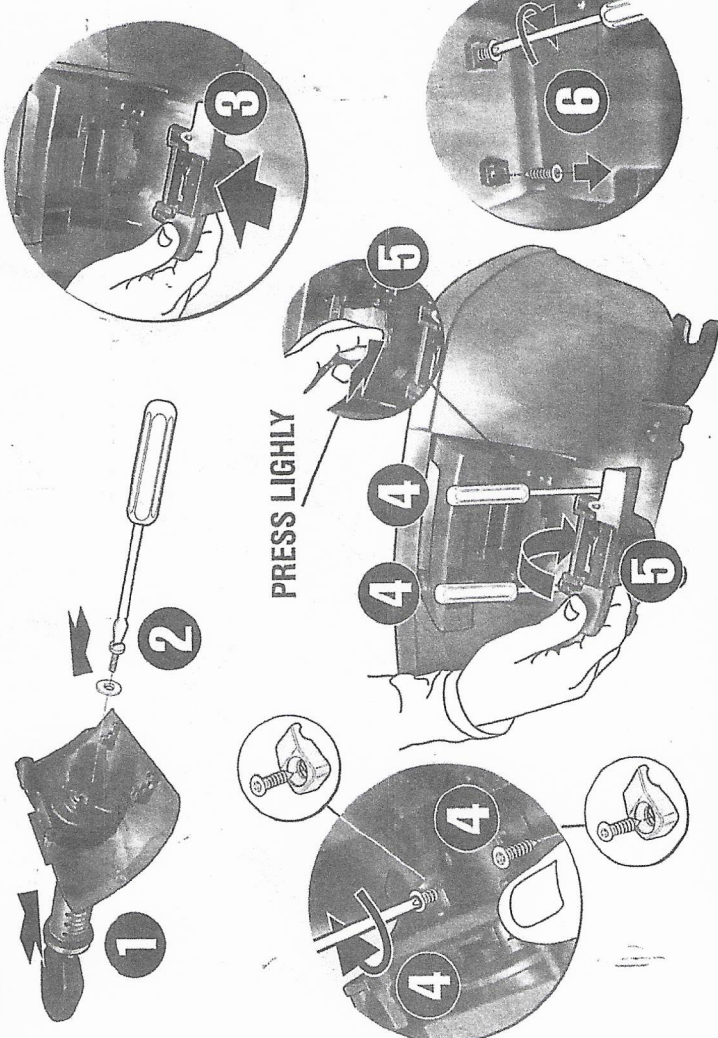

Install lock mechanism