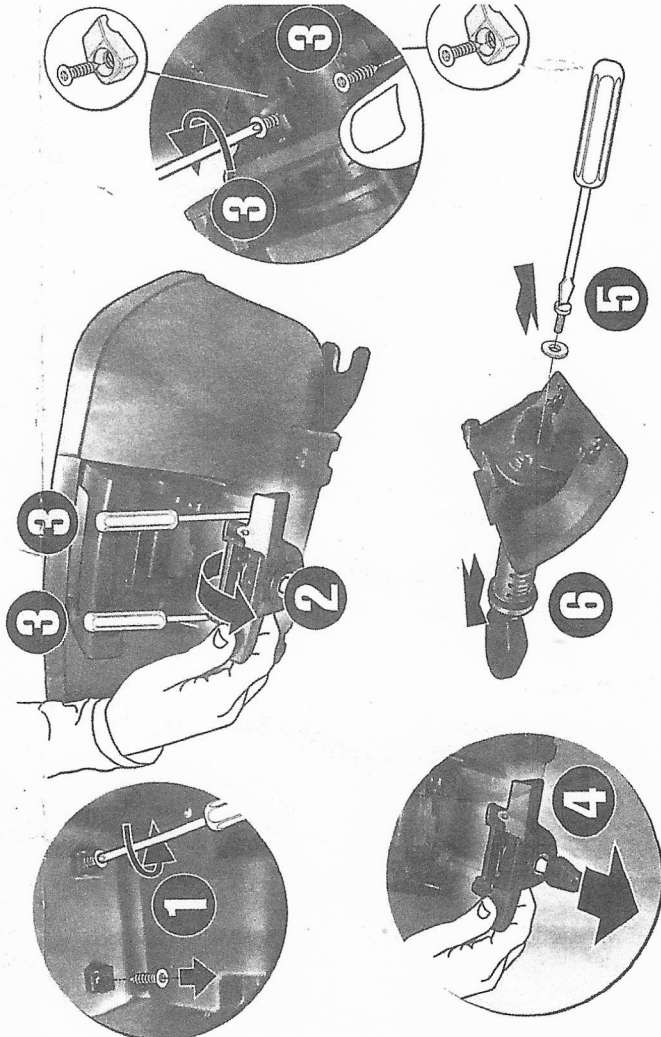

Remove lock mechanism

Pol. Ind. Can Mngnola
Oxalys Lerañle 2-3
08100 MOLLET DEL VALLES
BARCELONA (SPAIN)

SHAD
WWW.SHAD.ES

INSPIRED IN BARCELONA®
WWW.SHAD.ES