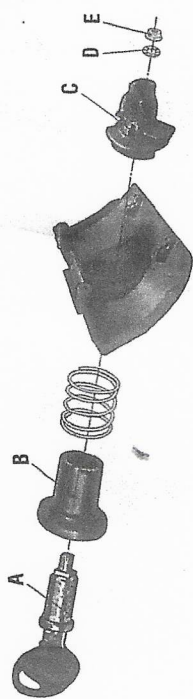

SH35 **SH36**
ALUMINIUM

FAQ's and more information

SH35 aluminium SH36

203134R1 – Change lock (Option 2)

- A. CYLINDER+KEY SECURE LOCK
- B. HOUSING SECURE LOCK
- C. WASHER M4
- D. SCREW M4x6

203134R – Change lock (Option 1)

- A. CYLINDER+KEY STANDARD LOCK
- B. HOUSING STANDARD LOCK
- C. ECCENTRIC STANDARD LOCK
- D. CYLINDER WASHER
- E. NUT M6

Install lock mechanism

Remove lock mechanism

Pol. Ind. Can Mngnola
Oxalys Lerañle 2-3
08100 MOLLET DEL VALLES
BARCELONA (SPAIN)

SHAD
WWW.SHAD.ES

INSPIRED IN BARCELONA®
WWW.SHAD.ES