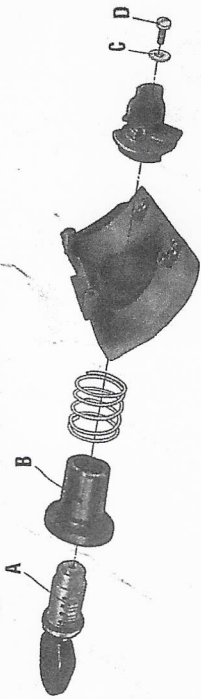

SH35 **SH36**
ALUMINIUM

FAQ's and more information

SH35 aluminium SH36

203134R1 – Change lock (Option 2)

- A. CYLINDER+KEY SECURE LOCK
- B. HOUSING SECURE LOCK
- C. WASHER M4
- D. SCREW M4x6

203134R – Change lock (Option 1)

- A. CYLINDER+KEY STANDARD LOCK
- B. HOUSING STANDARD LOCK
- C. ECCENTRIC STANDARD LOCK
- D. CYLINDER WASHER
- E. NUT M6