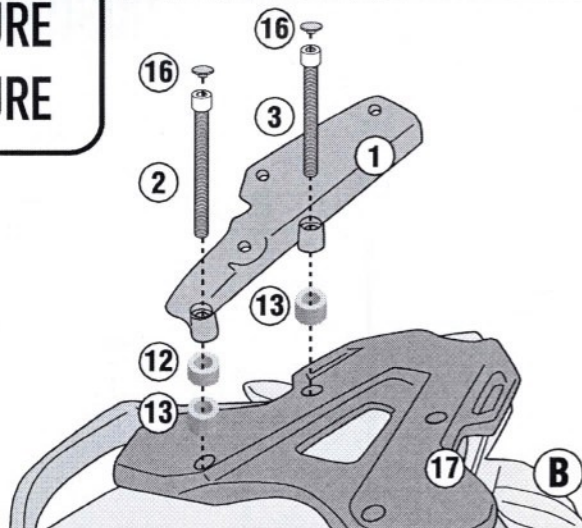

**KTM 790 ADVENTURE
KTM 890 ADVENTURE**